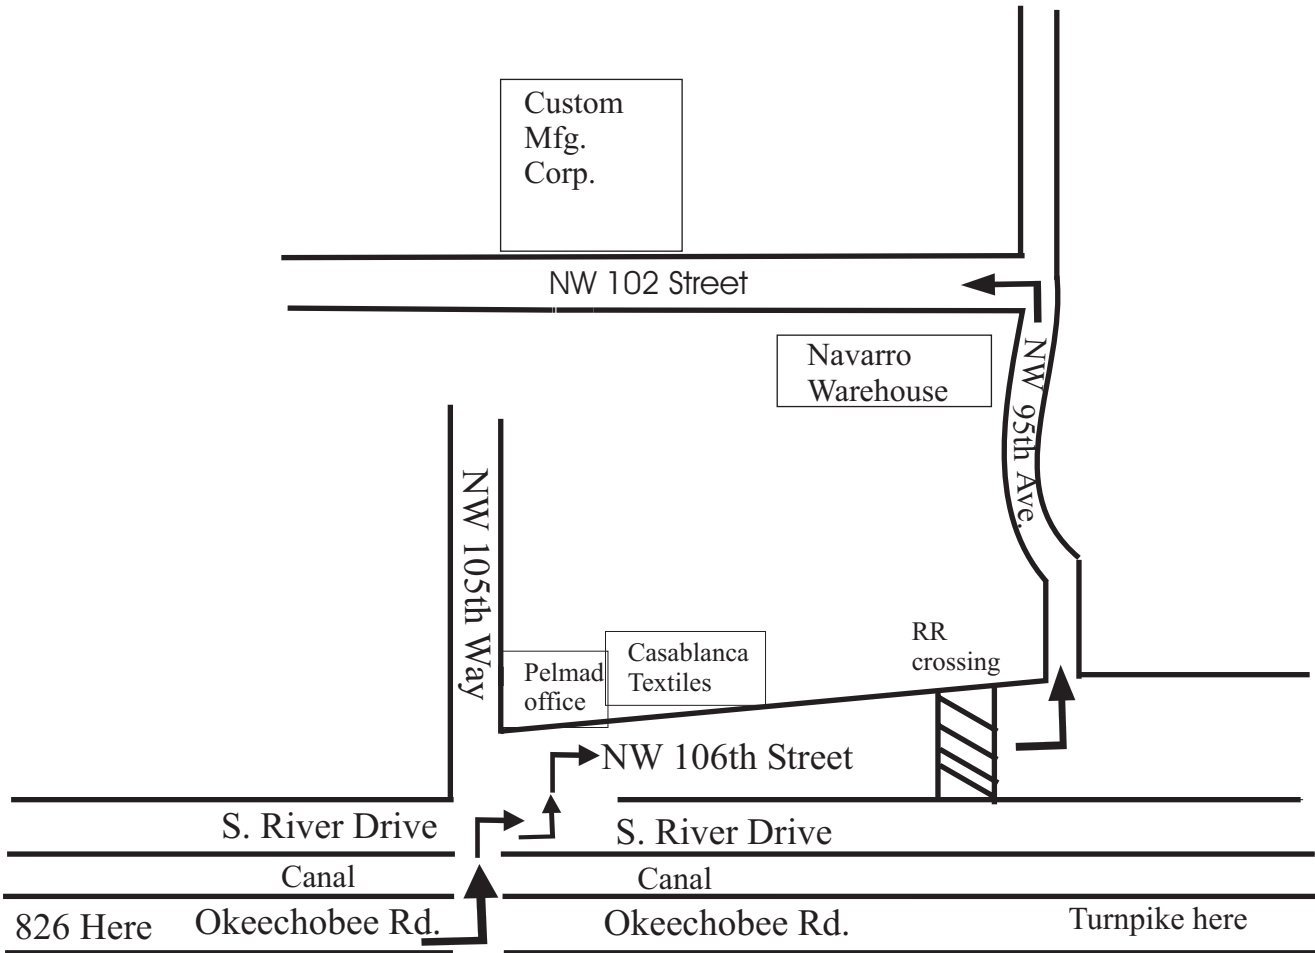

Custom Manufacturing Corporation
9324 NW 102nd Street, Medley, FL. 33178
305-863-1001

From The 826

**Please note that not all streets are on this map, only the ones you need to turn on.
Be sure to observe all speed limits and stop signs!!**

- 1) From 826 exit at Okeechobee Road. Head west on Okeechobee till you come to NW 105 Way (there is a traffic light at this intersection).
- 2) Make a left at NW 105 Way and then a right onto S. River Drive and get into the left turn lane. Then you make a quick left onto NW 106 St.
- 3) Follow NW 106 St till just after you cross the railroad tracks. Then make your first left onto NW 95th Ave.
- 4) NW 95th Ave will curve around a little. Stay on this road till you come to NW 102 Street. Make a left onto NW 102 Street.
- 5) We are half way down the block on the right hand side.

Custom Manufacturing Corporation
9324 NW 102 Street Court, Medley, FL. 33178
305-863-1001

From The Florida Turnpike

Be sure not to speed!!!

From the Florida Turnpike, exit at Okeechobee Rd and head East (or exit 34 (NW 106 St. Park & follow map)

At NW 116way there is a traffic light. Turn right.

If you are coming down I75 get off at 138St exit and go straight. You will cross South River Dive. Then just Follow the map.