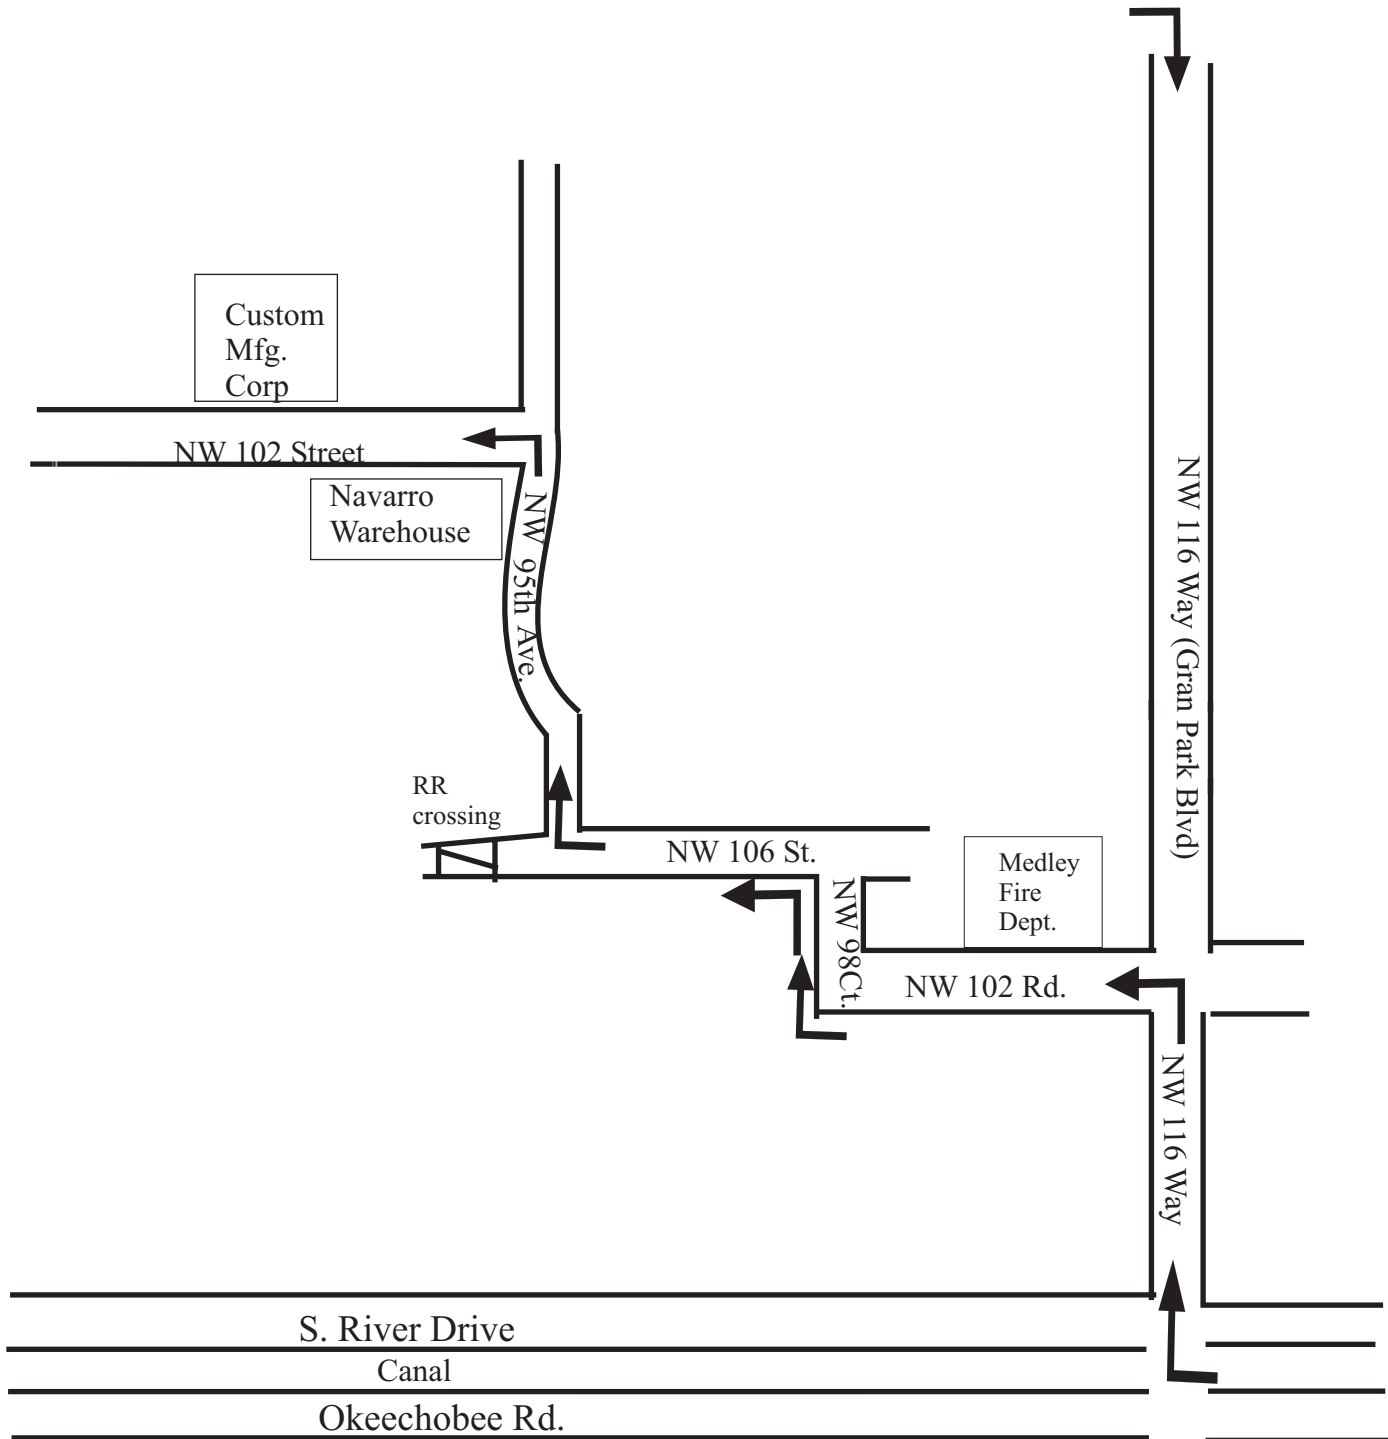

Custom Manufacturing Corporation
9324 NW 102nd Street, Medley, FL. 33178
305-863-1001

From The 826

**Please note that not all streets are on this map, only the ones you need to turn on.
Be sure to observe all speed limits and stop signs!!**

- 1) From 826 exit at Okeechobee Road. Head west on Okeechobee till you come to NW 105 Way (there is a traffic light at this intersection).
- 2) Make a left at NW 105 Way and then a right onto S. River Drive and get into the left turn lane. Then you make a quick left onto NW 106 St.
- 3) Follow NW 106 St till just after you cross the railroad tracks. Then make your first left onto NW 95th Ave.
- 4) NW 95th Ave will curve around a little. Stay on this road till you come to NW 102 Street. Make a left onto NW 102 Street.
- 5) We are half way down the block on the right hand side.

Custom Manufacturing Corporation
9324 NW 102 Street Court, Medley, FL. 33178
305-863-1001

From The Florida Turnpike

Be sure not to speed!!!

From the Florida Turnpike, exit at Okeechobee Rd and head East (or exit 34 (NW 106 St. Park & follow map)

At NW 116way there is a traffic light. Turn right.

If you are coming down I75 get off at 138St exit and go straight. You will cross South River Dive. Then just Follow the map.